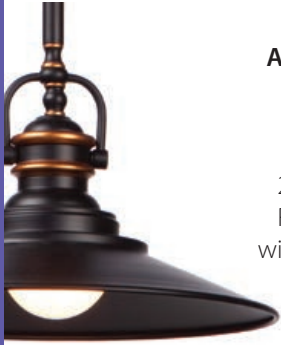

kitchen

the heart of your home

AC 1471 BZ, SN
12"D x 8"BH
(45" OAL)
1 x 100 W.M.
2 x 12" + 2 x 6"
Rods Included
with Hangstraight
$149

Bronze finish