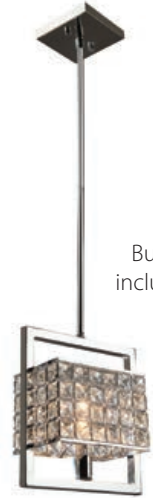

A CHANDELIER is your centerpiece. Always remember that a chandelier should be suspended no less than 30" off the top of your table for maximum visual impact. Use dimmers and lamp accent lighting in order to be able to change the mood and to enhance the visual impact.

*Beautiful
Crystal*

Bulbs
included

AC 10348
14"L. X 14.25"W. X 7"H.
8 X 50 W G9
(Convertible to Semi Flush)
(1 x 6" + 3x 12" Rods Included)
\$368

AC 10423
14"D. x 16.75"BH.
3 x 60 W.C.
\$459

Bulbs
included

AC 10150
9"L. x 5"W. x 10"BH.
1 x 50W G9
(1 x 6" + 3 x 12" Rods Included)
\$149

AC 10269
25"D. x 12"BH.
9 x 60 W.M.
\$1588

kitchen

the heart of your home

AC 1471 BZ, SN
 12"D x 8"BH
 (45" OAL)
 1 x 100 W.M.
 2 x 12" + 2 x 6"
 Rods Included
 with Hangstraight
\$149

Bronze finish

AC10220 OB
 AC 10220 OB
 5.5"D. x 7"BH.
 1 x 60 W.M.
\$89

Clear hammered glass

AC 10001
 3.5"D. x 8"BH.
 1 x 60 W.M.
\$99

Double
 Clear Water
 glassware

AC 10302 OB
 14"L. x 3.75"W. x 14"BH.
 4 x 60 W.C.
 (1x6" + 3x12" Rods Included)
\$199