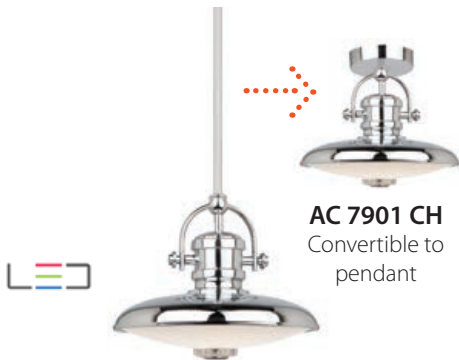

Silver leaf finish
 (glass diffuser)

AC 10334 SL
 35"L. x 17"W. x 11"BH.
 4 x 100 W.M. (Oval)
 (2x6" + 6x12" Rods Included)
\$799

AC 10064
 12"L. x 12"W. x 26"BH
 4 x 100 W.M.
\$329

**Made in
 North America**

Hand-stained
 Dark Espresso

AC 10444 EN
 18"L. x 18"W. x 27.5"BH
 4 x 40W G9
\$499

Bulbs
 included

AC 7901 CH
 Convertible to
 pendant

AC 7901 CH
 12"D. x 9.5"BH. (48.5" OAL)
 10W. LED - 800 Lumens
 (1x6 + 3x12" Rods Included)
\$199

Double sided
 striped transparent
 glassware

AC 10301 SN
 21.5"L. x 3.5"W. x 21"BH.
 5 x 60 W.C.
 (1x6" + 3x12" Rods Included)
\$398

AC 1305 PN
 24"L. x 25"W.
 (97" OAL) 5 x 100 W.M.
\$199

AC 10291 CH, RG
 6.25"D. x 5.5"H.
 1 x 60 W.M.
\$129