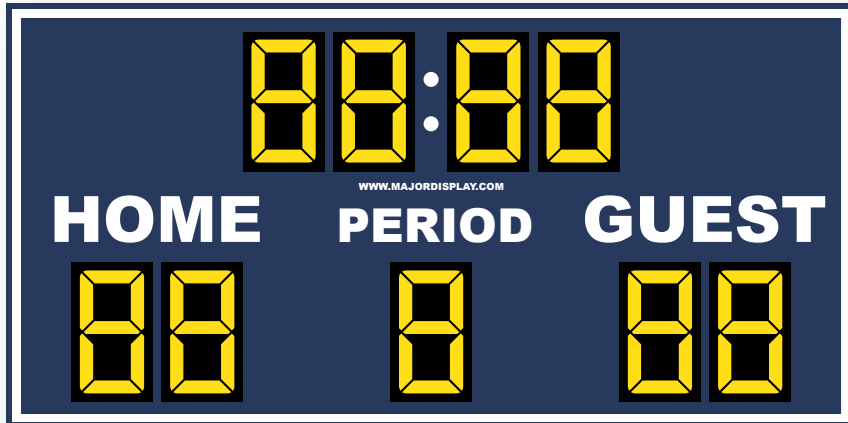

FB-05

Board Size **10' x 30' x 6"**
 30" Bold LED digits- GUEST, HOME, QTR
 DOWN, TO GO, BALL ON
 30" Bold LED digits on clock
 18" Bold LED digits- TOL
 Bold LED football indicators

FB-12

Board Size **6' x 12' x 6"**
 18" Bold LED digits- GUEST, HOME
 10" Bold LED digits- game clock
 10" Bold LED digits- DOWN, TO GO, TOL,
 BALL ON
 10" Bold LED digits- QTR
 4" Bold LED Indicators

FB-12 CAP

Board Size **6' x 11'4" x 6"**
 6" Programmable Name Captions
 18" Bold LED digits- GUEST, HOME
 10" Bold LED digits- Game Clock
 10" Bold LED digits- DOWN, TO GO, TOL,
 BALL ON, QTR
 4" Bold LED indicators

Color Options Available

Soccer

Soccer Scoreboards

SK-00

Board Size **5' x 10' x 6"**
 18" Bold LED digits- GUEST, HOME, PERIOD
 18" Bold LED digits on clock

SK-02

Board Size **6' x 11'4" x 6"**
 18" Bold LED digits- GUEST, HOME
 10" Bold LED digits on clock
 10" Bold LED digits SHOTS, C.KICKS,
 PENALTY
 4" Bold LED indicators