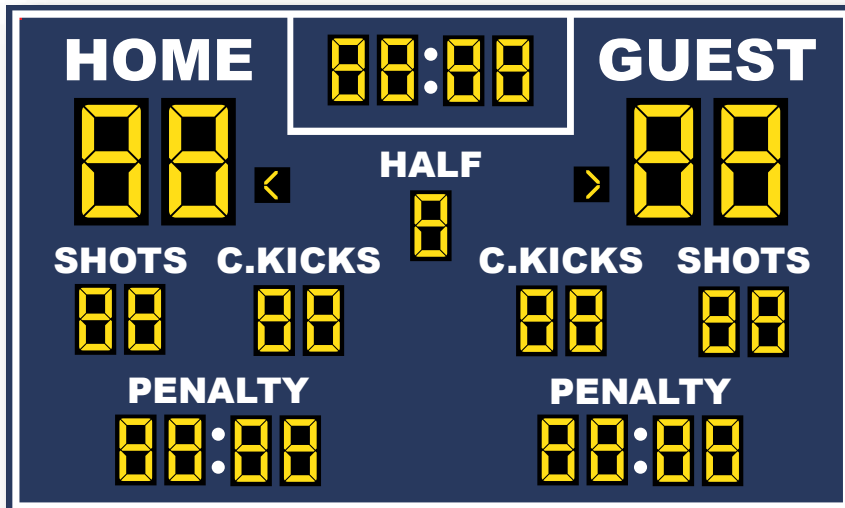

Color Options Available

Soccer

Soccer Scoreboards

SK-00

Board Size **5' x 10' x 6"**
 18" Bold LED digits- GUEST, HOME, PERIOD
 18" Bold LED digits on clock

SK-02

Board Size **6' x 11'4" x 6"**
 18" Bold LED digits- GUEST, HOME
 10" Bold LED digits on clock
 10" Bold LED digits SHOTS, C.KICKS,
 PENALTY
 4" Bold LED indicators

SK-02 CAP

Board Size **6' x 11'4" x 6"**
 6" Bold LED Programmable name captions
 18" Bold LED digits- GUEST, HOME
 10" Bold LED digits on clock
 10" Bold LED digits SHOTS, C.KICKS,
 PENALTY
 4" Bold LED indicators