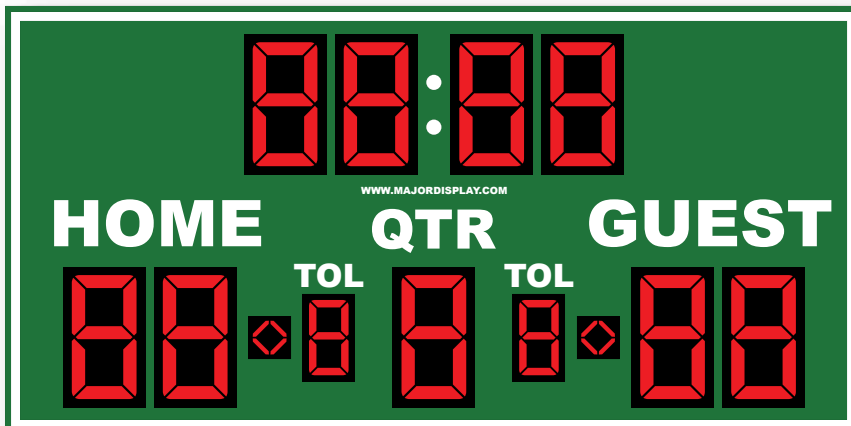

FB-00-TOL-POS

Board Size **5' x 10' x 6"**
18" Bold LED digits- GUEST, HOME, QTR
18" Bold LED digits on clock
10" Bold LED digits- TOL
4" Bold LED possession indicators

Color Options Available