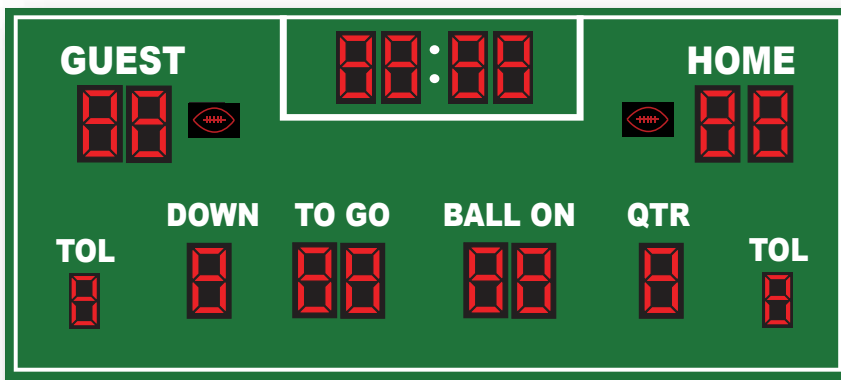

FB-03

Board Size **8' x 20' x 6"**
18" Bold LED digits- GUEST, HOME, QTR
18" Bold LED digits on clock
10" Bold LED digits- TOL
Bold LED football indicators

Color Options Available