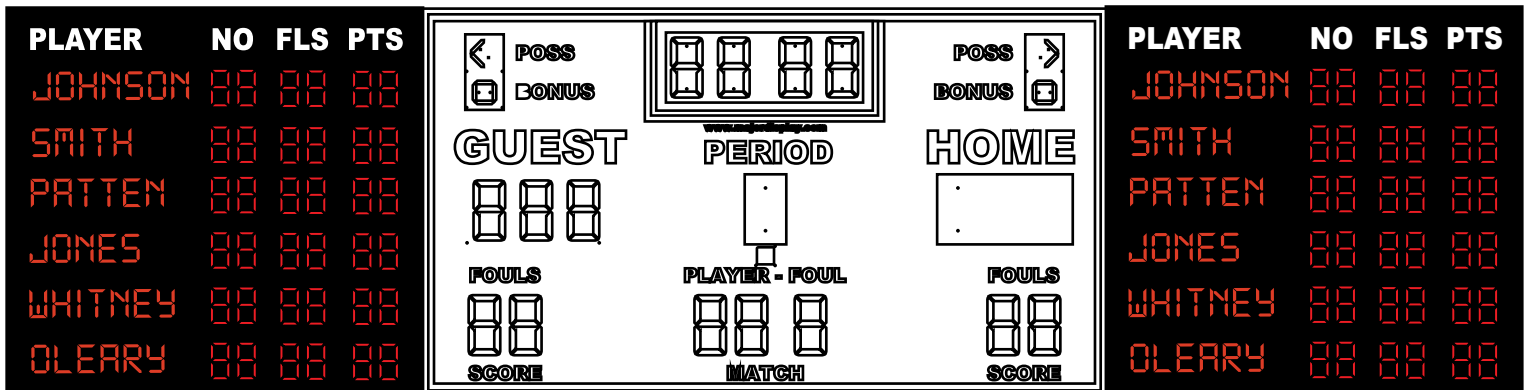

Player Stat Board