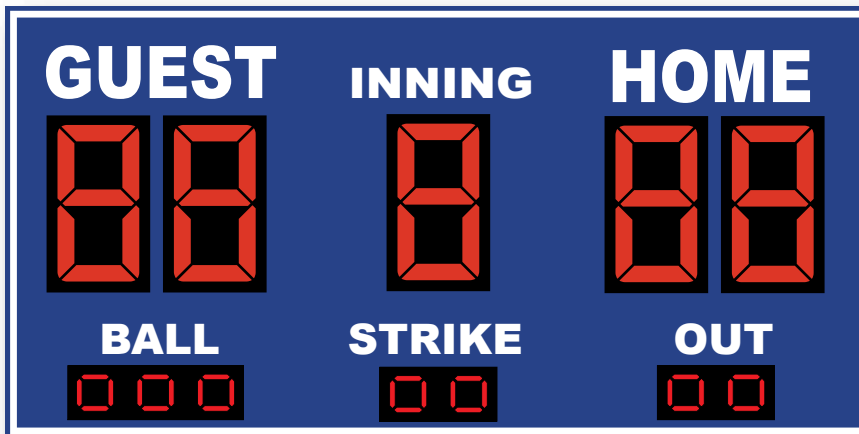

Header Options

A.

B.

C.

D.

E.

Advertising Panel's

Advertising panels can be added to the top and/or bottom of your scoreboard. Ad panels are a great way to raise funds for your organization or even fund your scoreboard. Ask us how!

Color Options Available

Baseball Scoreboards

BS-01-PC

Board Size **5' x 10' x 6"**
 18" Bold LED digits- GUEST, HOME, INNING
 10" Bold LED digits- BALL, STRIKE, OUT
 10" Bold LED digits- pitch counters

BS-10

Board Size **4' x 10' x 6"**
 18" Bold LED digits- GUEST, HOME, INNING
 4" Bold LED indicators- BALL, STRIKE, OUT

BS-10-CLK

Board Size **5' x 10' x 6"**
 18" Bold LED digits- GUEST, HOME, INNING
 4" Bold LED indicators- BALL, STRIKE, OUT
 10" Bold LED digits on clock