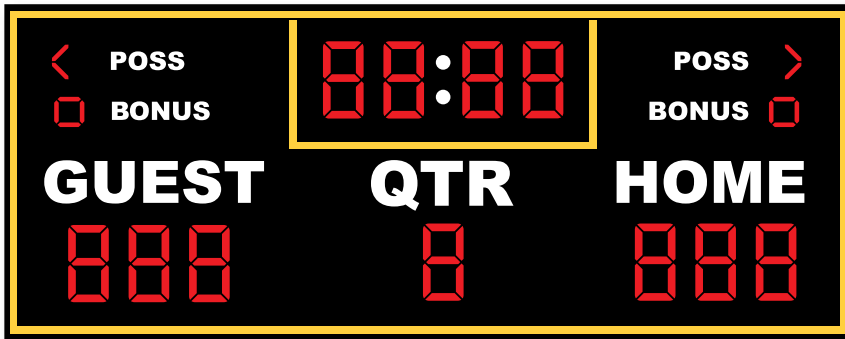

Color Options Available

Indoor Multi-sport

Multi-use Scoreboards

BK-02

Board Size **4' x 10' x 6"**
 Multi-Use Board
 10" Bold LED digits- GUEST, HOME, QTR
 10" Bold LED digits on clock
 4" Bold LED indicators- POSS, BONUS