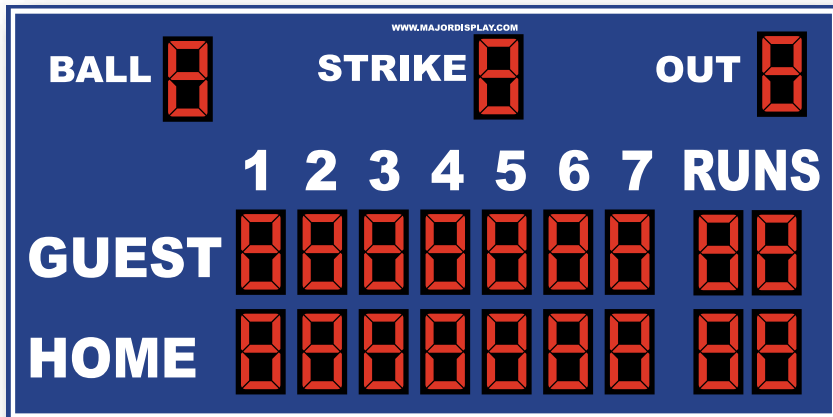

Baseball Scoreboards

BS-19-7

Board Size **8' x 16' x 6"**

7 Inning Board

18" Bold LED digits- GUEST, HOME, RUNS

18" Bold LED digits- BALL, STRIKE, OUT