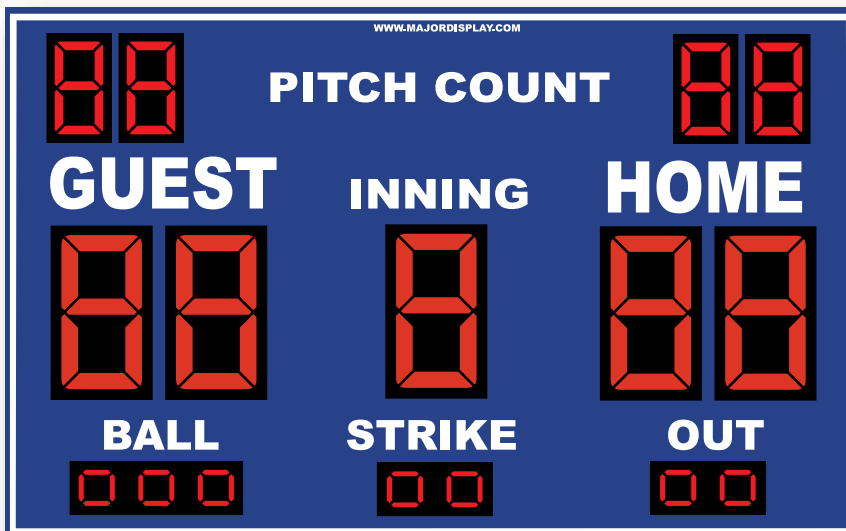

Board Size **4' x 10' x 6"**
 18" Bold LED digits- GUEST, HOME, INNING
 4" Bold LED indicators- BALL, STRIKE, OUT

BS-10-CLK

Board Size **5' x 10' x 6"**
 18" Bold LED digits- GUEST, HOME, INNING
 4" Bold LED indicators- BALL, STRIKE, OUT
 10" Bold LED digits on clock

Color Options Available

Baseball Scoreboards

BS-10-CLK-PC

Board Size **5' x 10' x 6"**
18" Bold LED digits- GUEST, HOME, INNING
4" Bold LED indicators- BALL, STRIKE, OUT
10" Bold LED digits on clock
10" Bold LED digits- pitch counters

BS-10-PC

Board Size **5' x 10' x 6"**
18" Bold LED digits- GUEST, HOME, INNING
4" Bold LED indicators- BALL, STRIKE, OUT
10" Bold LED digits- pitch counters

BS-18

Board Size **3' x 6' x 6"**
10" Bold LED digits- GUEST, HOME, INNING
4" Bold LED indicators- BALL, STRIKE, OUT