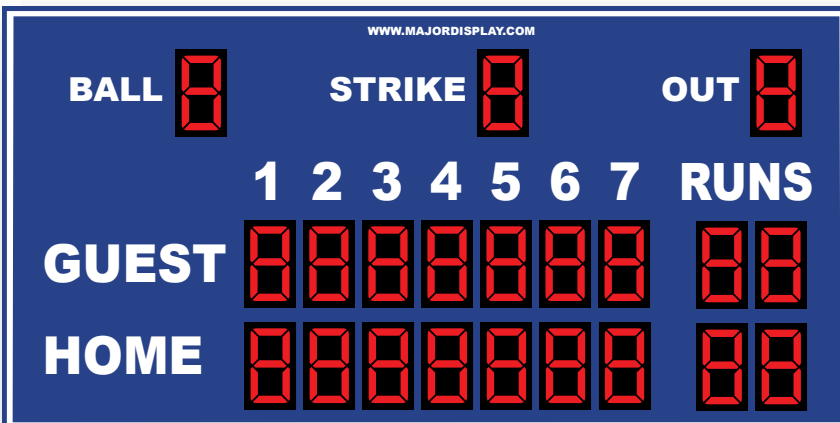

BS-17

Board Size **5' x 10' x 6"**
7 Inning Board
10" Bold LED digits- GUEST, HOME, RUNS
10" Bold LED digits- BALL, STRIKE, OUT