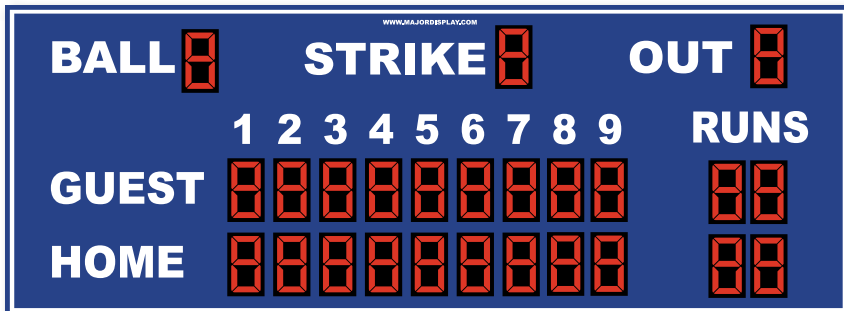

BS-19-9

Board Size **8' x 20' x 6"**

9 Inning Board

18" Bold LED digits- GUEST, HOME, RUNS

18" Bold LED digits- BALL, STRIKE, OUT