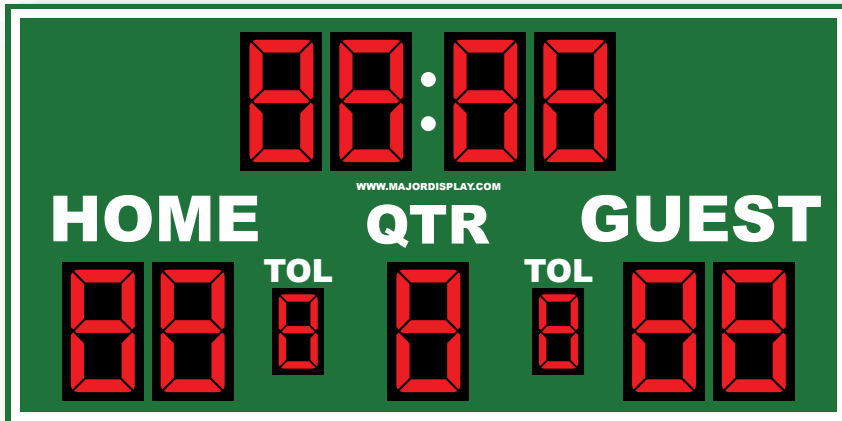

FB-00-TOL

Board Size **5' x 10' x 6"**
18" Bold LED digits- GUEST, HOME, QTR
18" Bold LED digits on clock
10" Bold LED digits- TOL