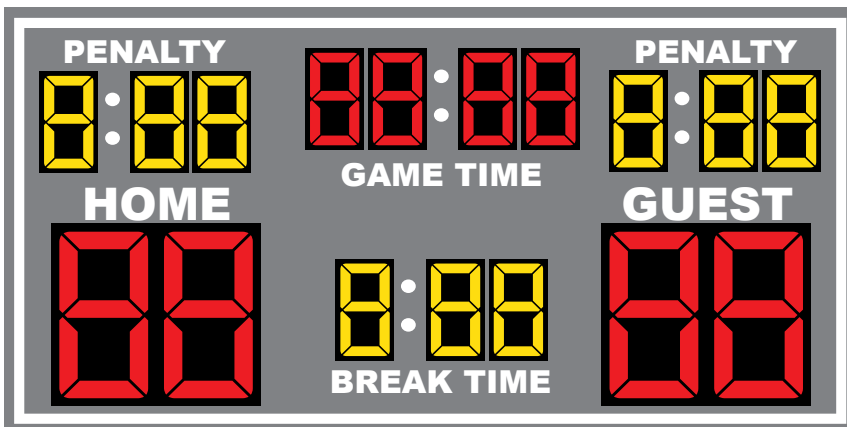

PB-00

Board Size **3.5' x 7' x 6"**
18" Bold LED digits- GUEST, HOME
10" Bold LED digits on clocks

Color Options Available