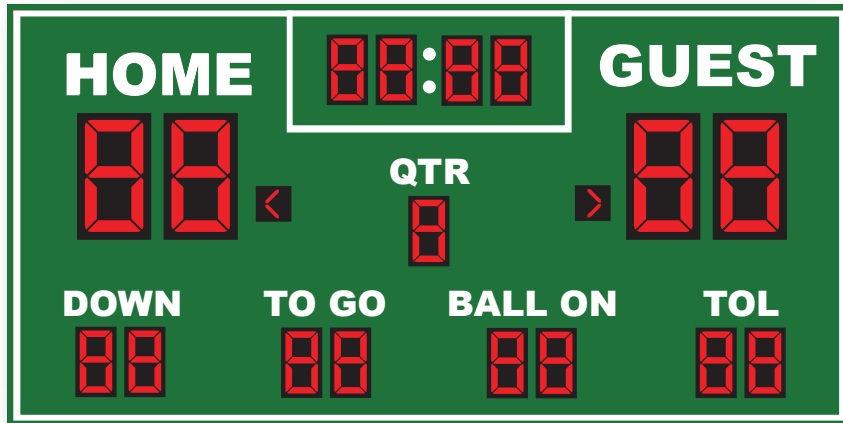

FB-03

Board Size **8' x 20' x 6"**
 18" Bold LED digits- GUEST, HOME, QTR
 18" Bold LED digits on clock
 10" Bold LED digits- TOL
 Bold LED football indicators

Color Options Available

Football Scoreboards

FB-05

Board Size **10' x 30' x 6"**
 30" Bold LED digits- GUEST, HOME, QTR
 DOWN, TO GO, BALL ON
 30" Bold LED digits on clock
 18" Bold LED digits- TOL
 Bold LED football indicators

FB-12

Board Size **6' x 12' x 6"**
 18" Bold LED digits- GUEST, HOME
 10" Bold LED digits- game clock
 10" Bold LED digits- DOWN, TO GO, TOL,
 BALL ON
 10" Bold LED digits- QTR
 4" Bold LED Indicators