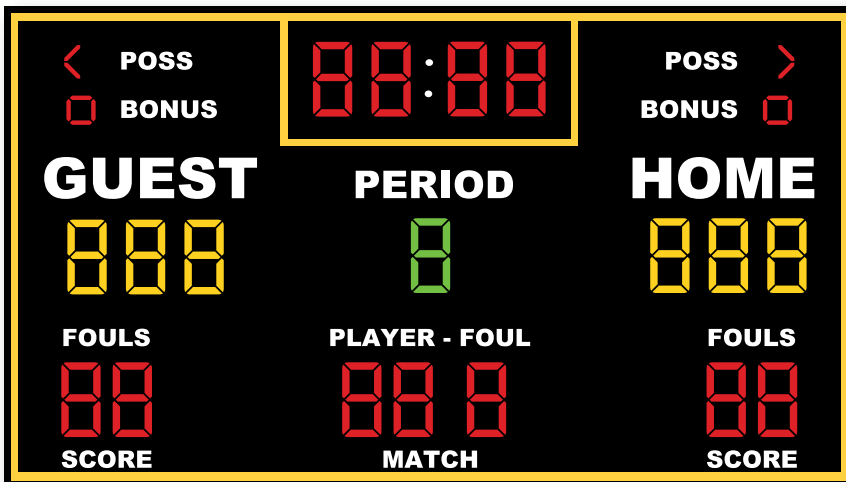

Color Options Available

Indoor Multi-sport

Multi-use Scoreboards

BK-02

Board Size **4' x 10' x 6"**
 Multi-Use Board
 10" Bold LED digits- GUEST, HOME, QTR
 10" Bold LED digits on clock
 4" Bold LED indicators- POSS, BONUS

BK-02-CLK

Board Size **5' x 10' x 6"**
 Multi-Use Board
 10" Bold LED digits- GUEST, HOME, PERIOD
 10" Bold LED digits- FOULS, SCORE, MATCH
 10" Bold LED digits on clock
 4" Bold LED indicators- POSS, BONUS