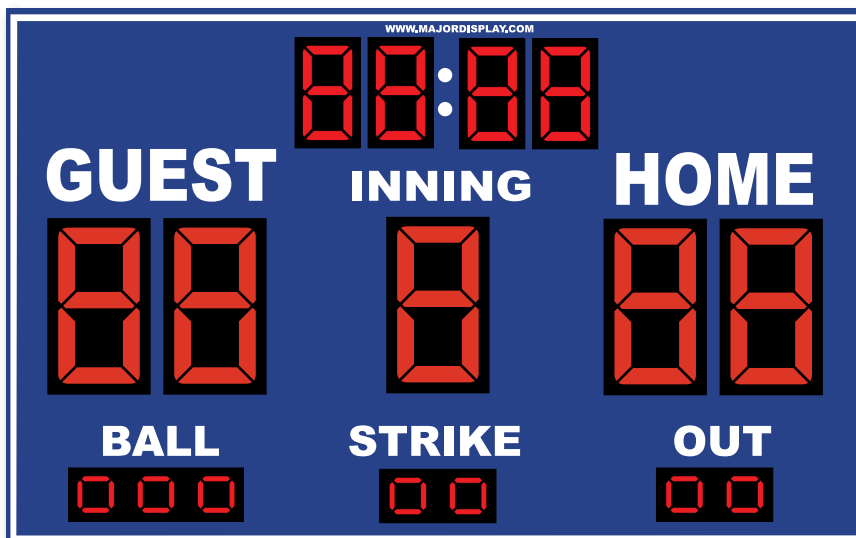

Color Options Available

Baseball Scoreboards

BS-01-PC

Board Size **5' x 10' x 6"**
 18" Bold LED digits- GUEST, HOME, INNING
 10" Bold LED digits- BALL, STRIKE, OUT
 10" Bold LED digits- pitch counters

BS-10

Board Size **4' x 10' x 6"**
 18" Bold LED digits- GUEST, HOME, INNING
 4" Bold LED indicators- BALL, STRIKE, OUT

BS-10-CLK

Board Size **5' x 10' x 6"**
 18" Bold LED digits- GUEST, HOME, INNING
 4" Bold LED indicators- BALL, STRIKE, OUT
 10" Bold LED digits on clock