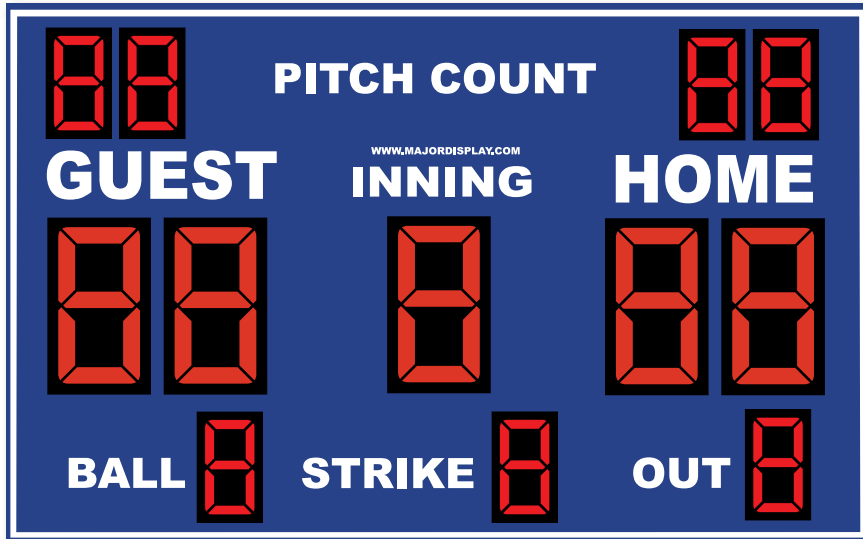

Header Options

A.

B.

C.

D.

E.

Advertising Panel's

Advertising panels can be added to the top and/or bottom of your scoreboard. Ad panels are a great way to raise funds for your organization or even fund your scoreboard. Ask us how!

Pennant Flags

Choose weather vain rigid pennant flags as a great addition to your custom header.

Baseball & Softball

Baseball Scoreboards

BS-01

Board Size **4' x 10' x 6"**
 18" Bold LED digits- HOME, GUEST, INNING
 10" Bold LED digits- BALL, STRIKE, OUT

BS-01-CLK

Board Size **5' x 10' x 6"**
 18" Bold LED digits- HOME, GUEST, INNING
 10" Bold LED digits- BALL, STRIKE, OUT
 10" Bold LED digits on clock

BS-01-CLK-PC

Board Size **5' x 10' x 6"**
 18" Bold LED digits- HOME, GUEST, INNING
 10" Bold LED digits- BALL, STRIKE, OUT
 10" Bold LED digits on clock
 10" Bold LED digits - pitch counters

Color Options Available

Baseball Scoreboards

BS-01-PC

Board Size **5' x 10' x 6"**
 18" Bold LED digits- GUEST, HOME, INNING
 10" Bold LED digits- BALL, STRIKE, OUT
 10" Bold LED digits- pitch counters

BS-10