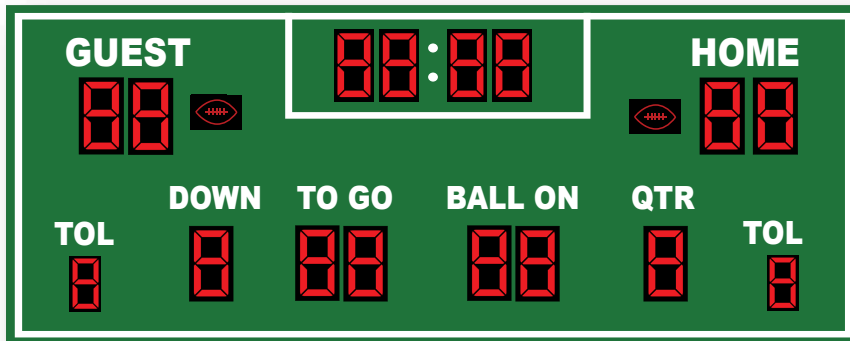

Football Scoreboards

FB-05

Board Size **10' x 30' x 6"**
30" Bold LED digits- GUEST, HOME, QTR
DOWN, TO GO, BALL ON
30" Bold LED digits on clock
18" Bold LED digits- TOL
Bold LED football indicators