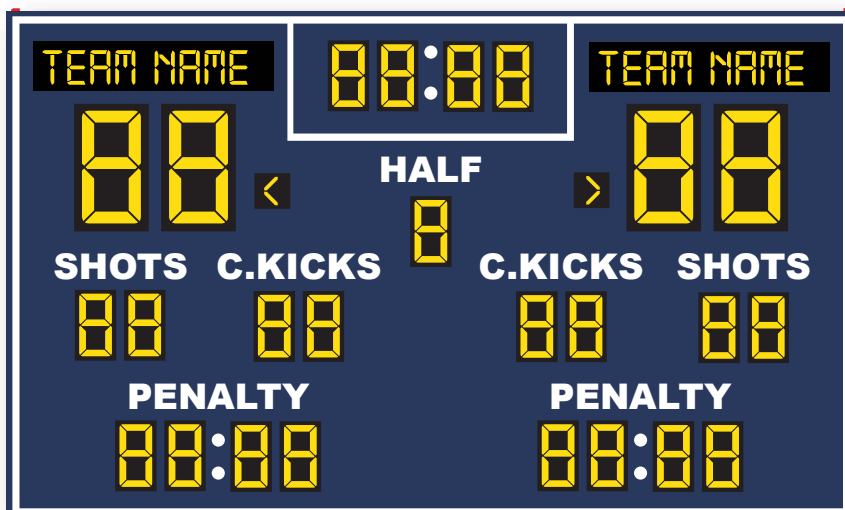

Color Options Available

Soccer

Soccer Scoreboards

SK-00

Board Size **5' x 10' x 6"**
 18" Bold LED digits- GUEST, HOME, PERIOD
 18" Bold LED digits on clock

SK-02

Board Size **6' x 11'4" x 6"**
 18" Bold LED digits- GUEST, HOME
 10" Bold LED digits on clock
 10" Bold LED digits SHOTS, C.KICKS,
 PENALTY
 4" Bold LED indicators

SK-02 CAP

Board Size **6' x 11'4" x 6"**
 6" Bold LED Programmable name captions
 18" Bold LED digits- GUEST, HOME
 10" Bold LED digits on clock
 10" Bold LED digits SHOTS, C.KICKS,
 PENALTY
 4" Bold LED indicators