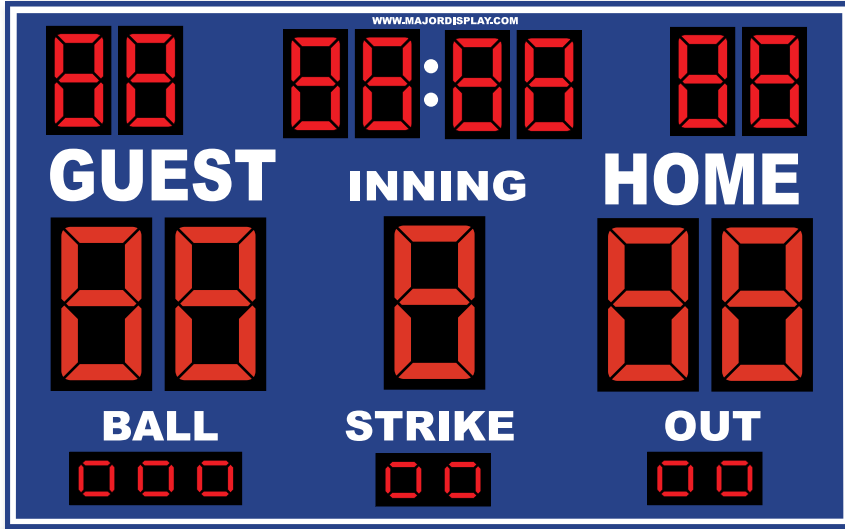

Color Options Available

Baseball Scoreboards

BS-01-PC

Board Size **5' x 10' x 6"**
 18" Bold LED digits- GUEST, HOME, INNING
 10" Bold LED digits- BALL, STRIKE, OUT
 10" Bold LED digits- pitch counters

BS-10

Board Size **4' x 10' x 6"**
 18" Bold LED digits- GUEST, HOME, INNING
 4" Bold LED indicators- BALL, STRIKE, OUT

BS-10-CLK

Board Size **5' x 10' x 6"**
 18" Bold LED digits- GUEST, HOME, INNING
 4" Bold LED indicators- BALL, STRIKE, OUT
 10" Bold LED digits on clock

Color Options Available

Baseball Scoreboards

BS-10-CLK-PC

Board Size **5' x 10' x 6"**
18" Bold LED digits- GUEST, HOME, INNING
4" Bold LED indicators- BALL, STRIKE, OUT
10" Bold LED digits on clock
10" Bold LED digits- pitch counters