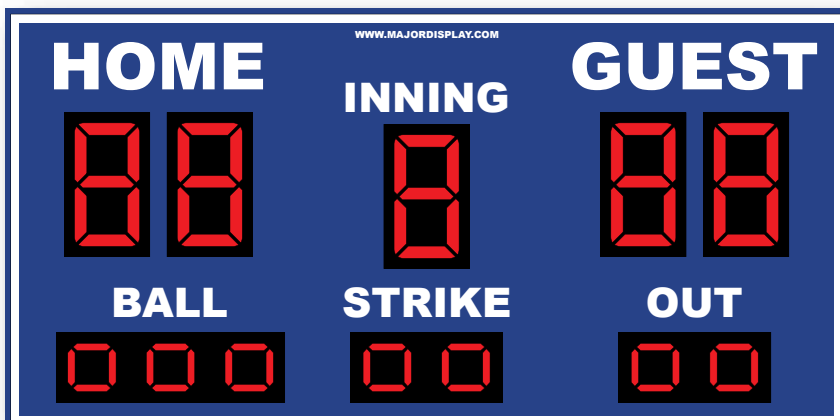

BS-18

Board Size **3' x 6' x 6"**
10" Bold LED digits- GUEST, HOME, INNING
4" Bold LED indicators- BALL, STRIKE, OUT

Color Options Available