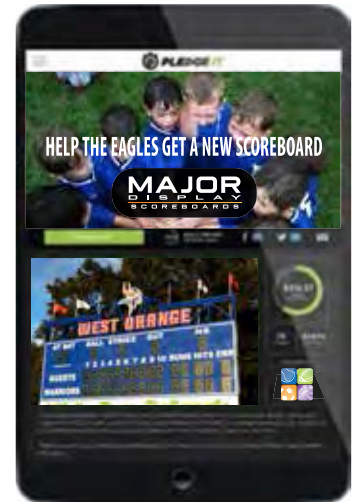

NEED TO FUNDRAISE? LET YOUR TEAM'S PERFORMANCE DO THE WORK.

USE PLEDGE IT TO PURCHASE NEW SCOREBOARDS

PERFORMANCE BASED FUNDRAISING FOR PERFORMANCE APPAREL & EQUIPMENT.

At Major Display, we've partnered with PLEDGEIT.org to give teams a unique and exciting solution to raise funds to purchase new scoreboards.

With PLEDGE IT, you raise money with every run, point, or goal that you score. And with Major Display's partnership, your team will get 100% of the credit for what you raise toward a new scoreboard. No processing fees, overhead costs, or product risks.

Cut through the Fundraising clutter. PLEDGE IT delivers more purchasing power to put towards your Major Display scoreboard.

EXAMPLE

Your team decides to purchase a new scoreboard from Major Display.

A Major Display fundraising page is created on PLEDGEIT.org with a goal of $7,500 for your scoreboard

Friends, family, and fans pledge a total of $75 for each scored point the team earns in a game.

Your team scores 100 points to raise $7,500, 100% of which can go to the cost of your new scoreboard.

FOR AVAILABLE PRODUCT PACKAGES AND MORE DETAILS, CONTACT A MAJOR DISPLAY SALES REP AT 800.260.1067