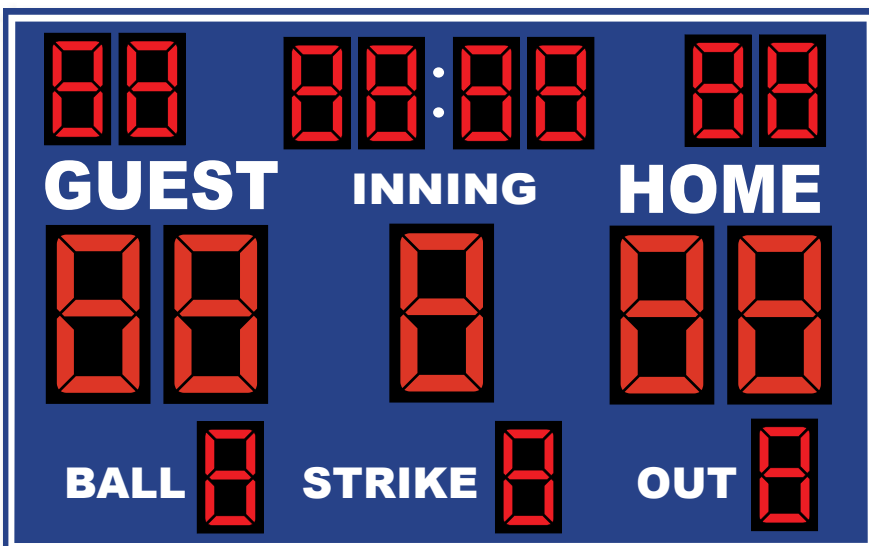

BS-01-CLK-PC

Board Size **5' x 10' x 6"**
18" Bold LED digits- HOME, GUEST, INNING
10" Bold LED digits- BALL, STRIKE, OUT
10" Bold LED digits on clock
10" Bold LED digits - pitch counters

Color Options Available