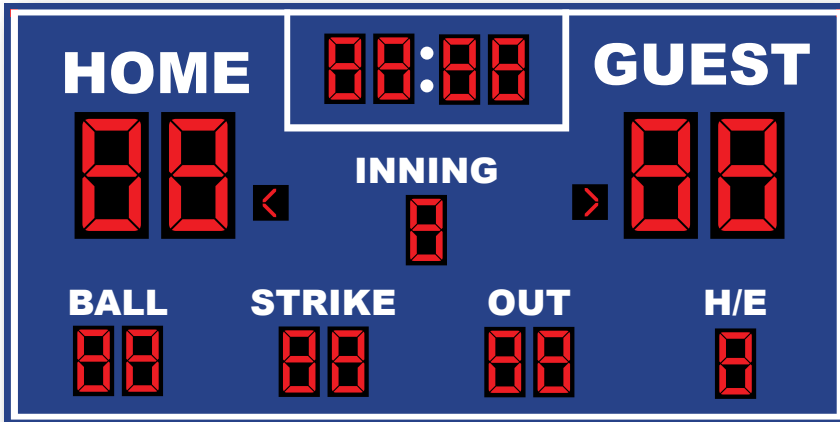

Color Options Available

Baseball Scoreboards

BS-10-CLK-PC

Board Size **5' x 10' x 6"**
18" Bold LED digits- GUEST, HOME, INNING
4" Bold LED indicators- BALL, STRIKE, OUT
10" Bold LED digits on clock
10" Bold LED digits- pitch counters

BS-10-PC

Board Size **5' x 10' x 6"**
18" Bold LED digits- GUEST, HOME, INNING
4" Bold LED indicators- BALL, STRIKE, OUT
10" Bold LED digits- pitch counters

BS-18

Board Size **3' x 6' x 6"**
10" Bold LED digits- GUEST, HOME, INNING
4" Bold LED indicators- BALL, STRIKE, OUT

Color Options Available

Baseball Scoreboards

BS-12

Board Size **6' x 11' 4" x 6"**
 18" Bold LED digits- GUEST, HOME
 10" Bold LED digits- game clock
 10" Bold LED digits- BALL, STRIKE, OUT
 INNING, H/E
 4" Bold LED indicators