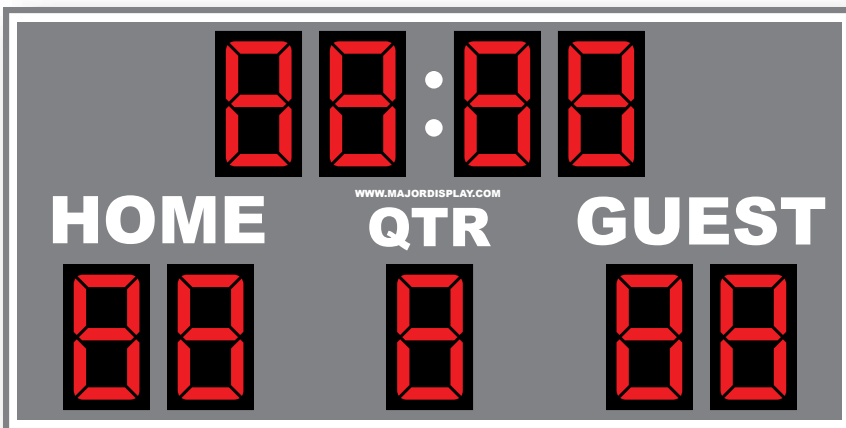

Color Options Available

Outdoor Multi-use

Multi-use Scoreboards

02-CAP

Board Size **6' x 11'4" x 6"**
 18" Bold LED digits- GUEST, HOME
 10" Bold LED digits on clock
 10" Bold LED digits SHOTS, C.KICKS,
 PENALTY, HALF
 6" Programmable name captions
 6" Programmable score captions can be set
 for multiple sports
 4" Indicators