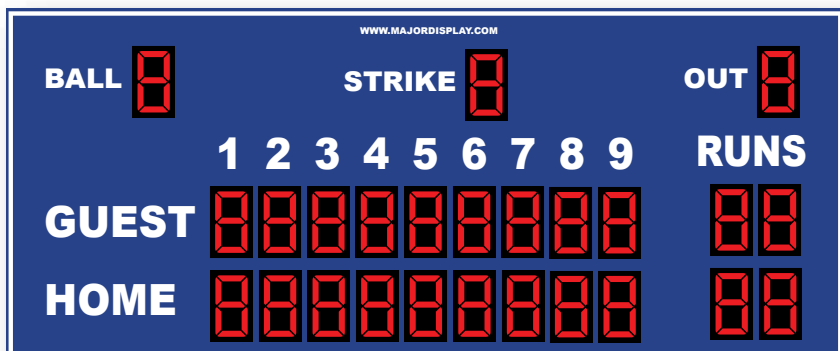

BS-17-9

Board Size **5' x 12' x 6"**
9 Inning Board
10" Bold LED digits- GUEST, HOME, RUNS
10" Bold LED digits- BALL, STRIKE, OUT

Color Options Available