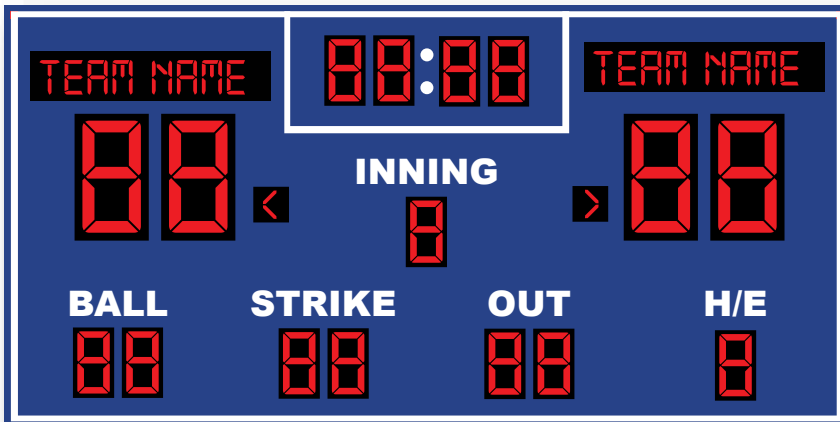

Color Options Available

Baseball Scoreboards

BS-12

Board Size **6' x 11' 4" x 6"**
 18" Bold LED digits- GUEST, HOME
 10" Bold LED digits- game clock
 10" Bold LED digits- BALL, STRIKE, OUT
 INNING, H/E
 4" Bold LED indicators