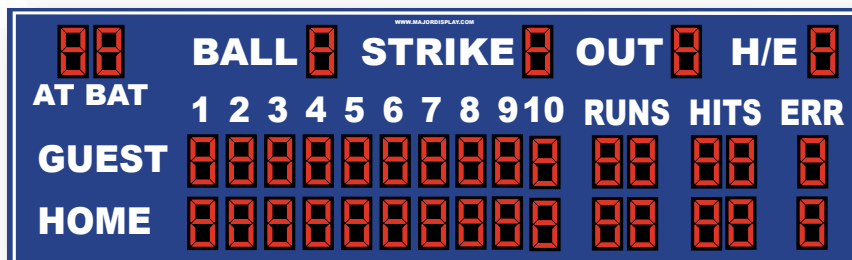

7 Inning Board

18" Bold LED digits- GUEST, HOME, RUNS

18" Bold LED digits- BALL, STRIKE, OUT

BS-19-9

Board Size **8' x 20' x 6"**

9 Inning Board

18" Bold LED digits- GUEST, HOME, RUNS

18" Bold LED digits- BALL, STRIKE, OUT