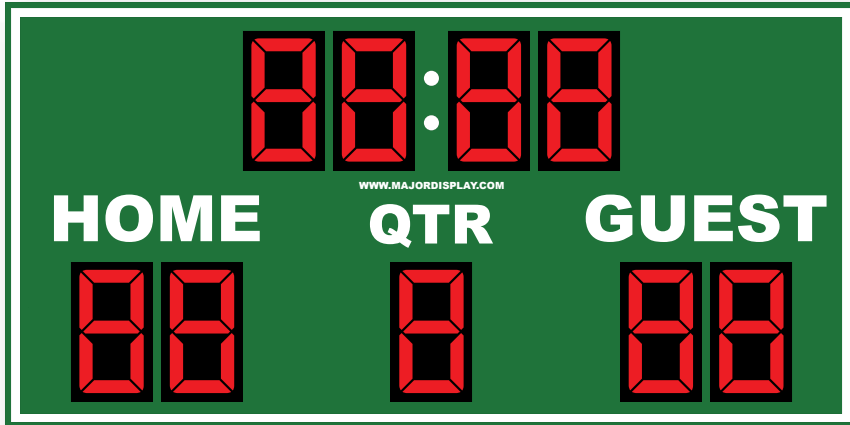

BS-05

Board Size **8' x 24' x 6"**

10 Inning Board

18" Bold LED digits- GUEST, HOME, RUNS,
HITS, ERR

18" Bold LED digits- BALL, STRIKE, OUT,
H/E, AT BAT

Color Options Available

Football

Football Scoreboards