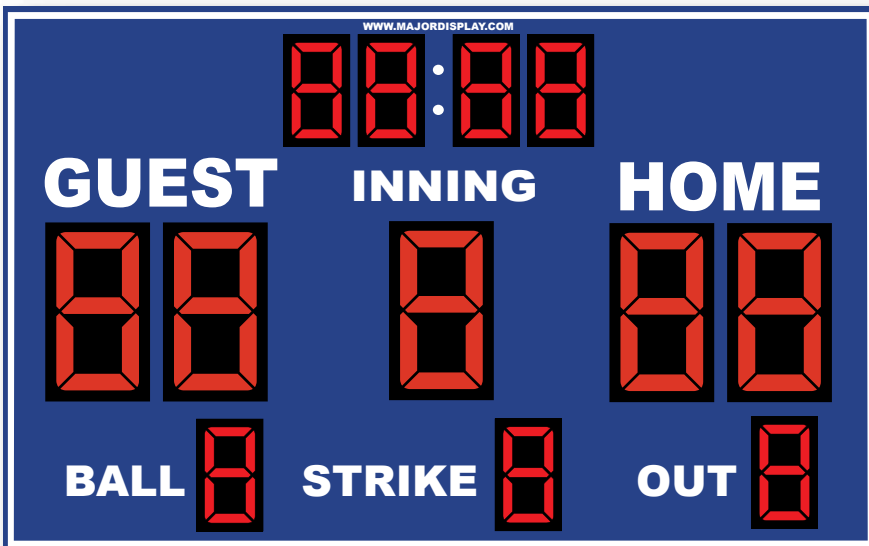

Header Options

A.

B.

C.

D.

E.

Advertising Panel's

Advertising panels can be added to the top and/or bottom of your scoreboard. Ad panels are a great way to raise funds for your organization or even fund your scoreboard. Ask us how!

Pennant Flags

Choose weather vain rigid pennant flags as a great addition to your custom header.

Baseball & Softball

Baseball Scoreboards

BS-01

Board Size **4' x 10' x 6"**
 18" Bold LED digits- HOME, GUEST, INNING
 10" Bold LED digits- BALL, STRIKE, OUT

BS-01-CLK

Board Size **5' x 10' x 6"**
 18" Bold LED digits- HOME, GUEST, INNING
 10" Bold LED digits- BALL, STRIKE, OUT
 10" Bold LED digits on clock

BS-01-CLK-PC

Board Size **5' x 10' x 6"**
 18" Bold LED digits- HOME, GUEST, INNING
 10" Bold LED digits- BALL, STRIKE, OUT
 10" Bold LED digits on clock
 10" Bold LED digits - pitch counters