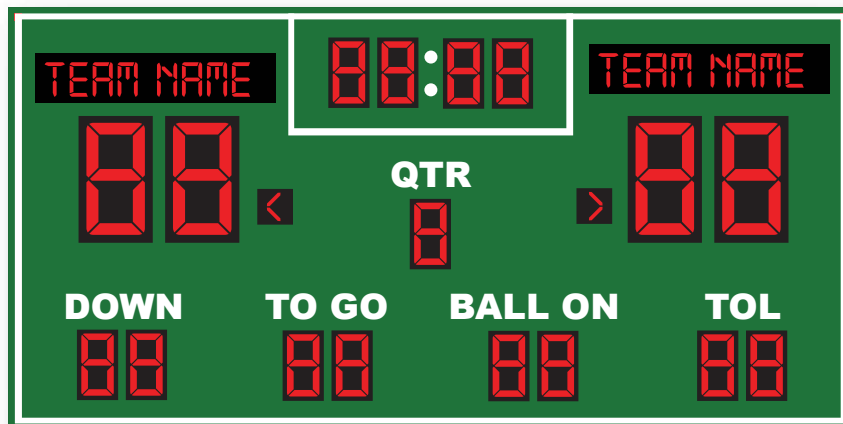

FB-03

Board Size **8' x 20' x 6"**
 18" Bold LED digits- GUEST, HOME, QTR
 18" Bold LED digits on clock
 10" Bold LED digits- TOL
 Bold LED football indicators

Color Options Available

Football Scoreboards

FB-05

Board Size **10' x 30' x 6"**
 30" Bold LED digits- GUEST, HOME, QTR
 DOWN, TO GO, BALL ON
 30" Bold LED digits on clock
 18" Bold LED digits- TOL
 Bold LED football indicators

FB-12

Board Size **6' x 12' x 6"**
 18" Bold LED digits- GUEST, HOME
 10" Bold LED digits- game clock
 10" Bold LED digits- DOWN, TO GO, TOL,
 BALL ON
 10" Bold LED digits- QTR
 4" Bold LED Indicators