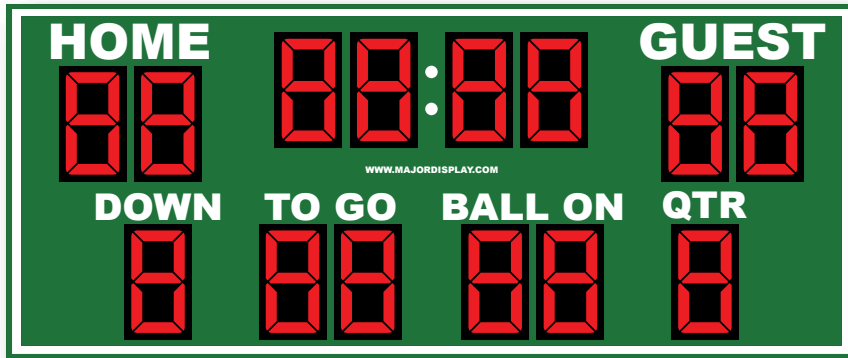

Football Scoreboards

FB-01

Board Size **8' x 20' x 6"**
30" Bold LED digits- GUEST, HOME, QTR
DOWN, TO GO, BALL ON
30" Bold LED digits on clock