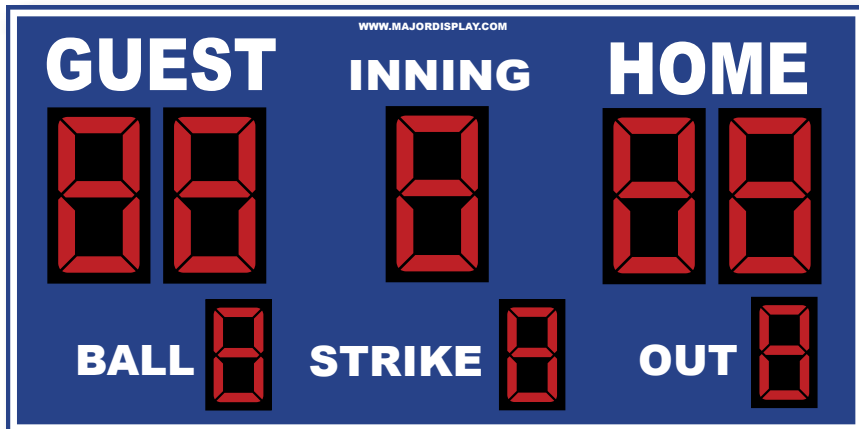

Header Options

A.

B.

C.

D.

E.

Advertising Panel's

Advertising panels can be added to the top and/or bottom of your scoreboard. Ad panels are a great way to raise funds for your organization or even fund your scoreboard. Ask us how!

Pennant Flags

Choose weather vain rigid pennant flags as a great addition to your custom header.

Baseball & Softball

Baseball Scoreboards

BS-01

Board Size **4' x 10' x 6"**
 18" Bold LED digits- HOME, GUEST, INNING
 10" Bold LED digits- BALL, STRIKE, OUT

BS-01-CLK

Board Size **5' x 10' x 6"**
 18" Bold LED digits- HOME, GUEST, INNING
 10" Bold LED digits- BALL, STRIKE, OUT
 10" Bold LED digits on clock

BS-01-CLK-PC

Board Size **5' x 10' x 6"**
 18" Bold LED digits- HOME, GUEST, INNING
 10" Bold LED digits- BALL, STRIKE, OUT
 10" Bold LED digits on clock
 10" Bold LED digits - pitch counters