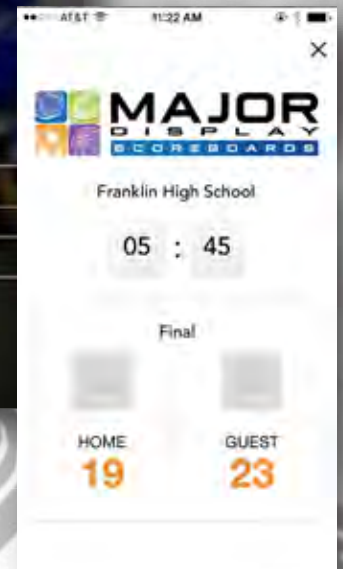

www.majordisplay.com

800.260.1067