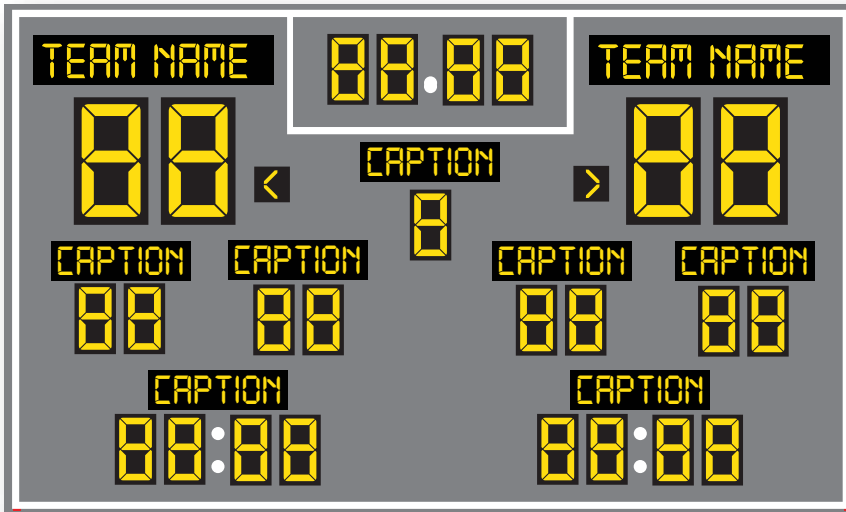

Color Options Available

Outdoor Multi-use

Multi-use Scoreboards

02-CAP

Board Size **6' x 11'4" x 6"**
 18" Bold LED digits- GUEST, HOME
 10" Bold LED digits on clock
 10" Bold LED digits SHOTS, C.KICKS,
 PENALTY, HALF
 6" Programmable name captions
 6" Programmable score captions can be set
 for multiple sports
 4" Indicators